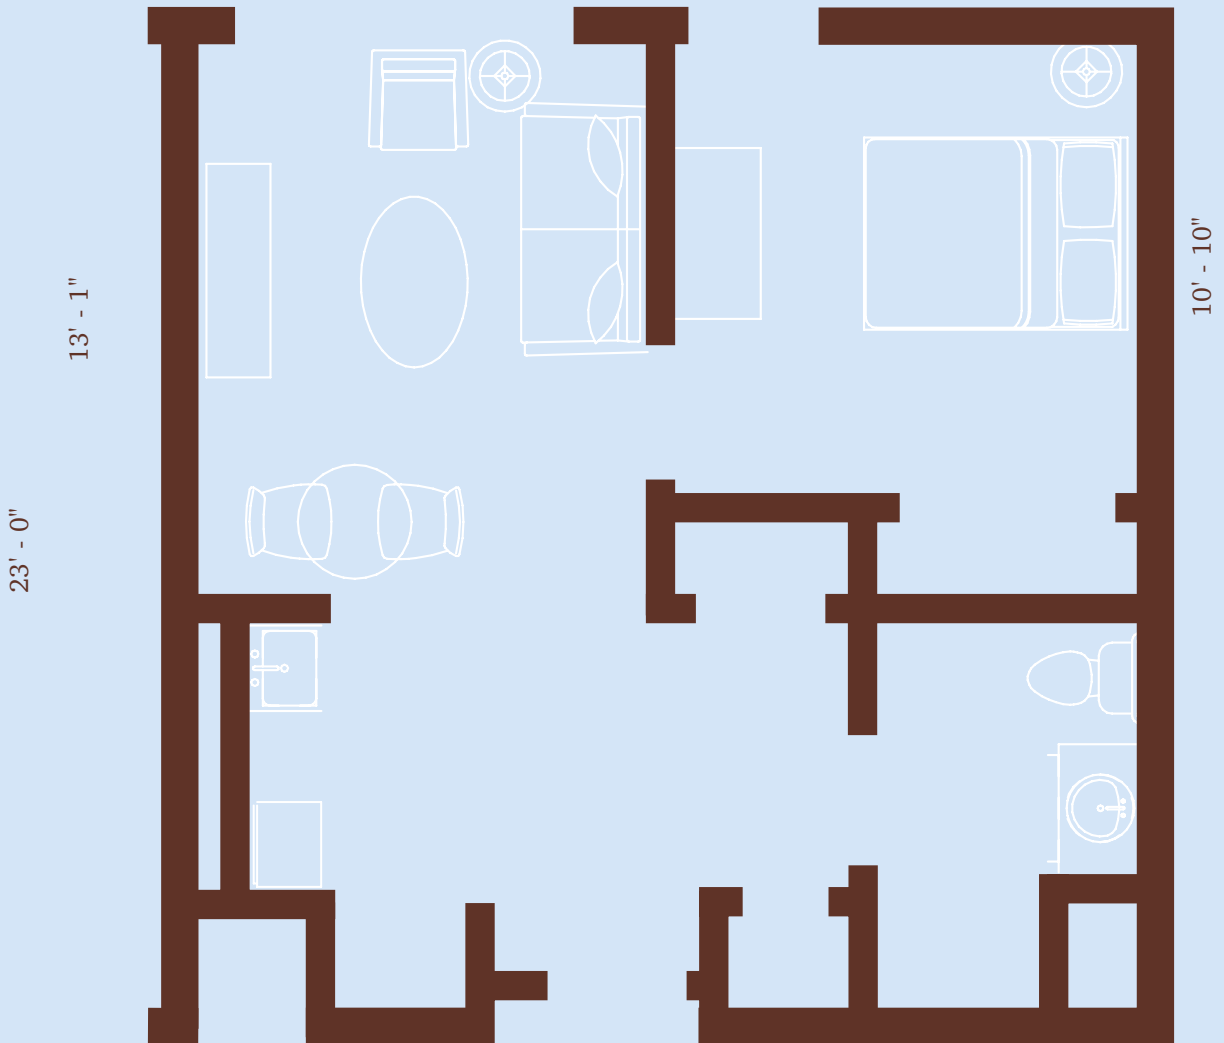

AL 1 Bedroom Suite*

22' - 4"

10' - 9"

11' - 2"

* Floorplans may vary based on unit.