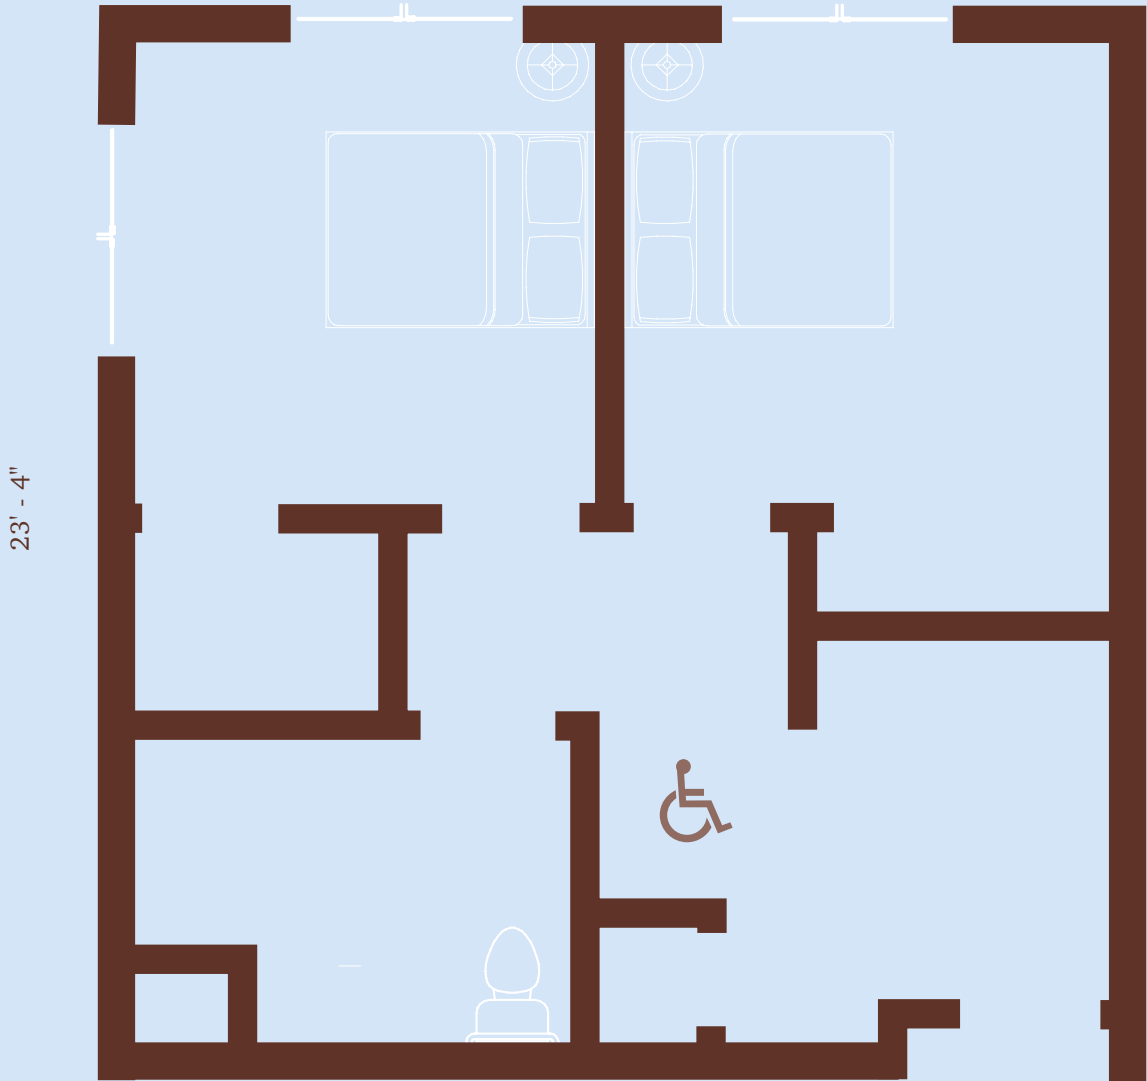

## MC Companion Suite\*

23' - 0"

\* Floorplans may vary based on unit.