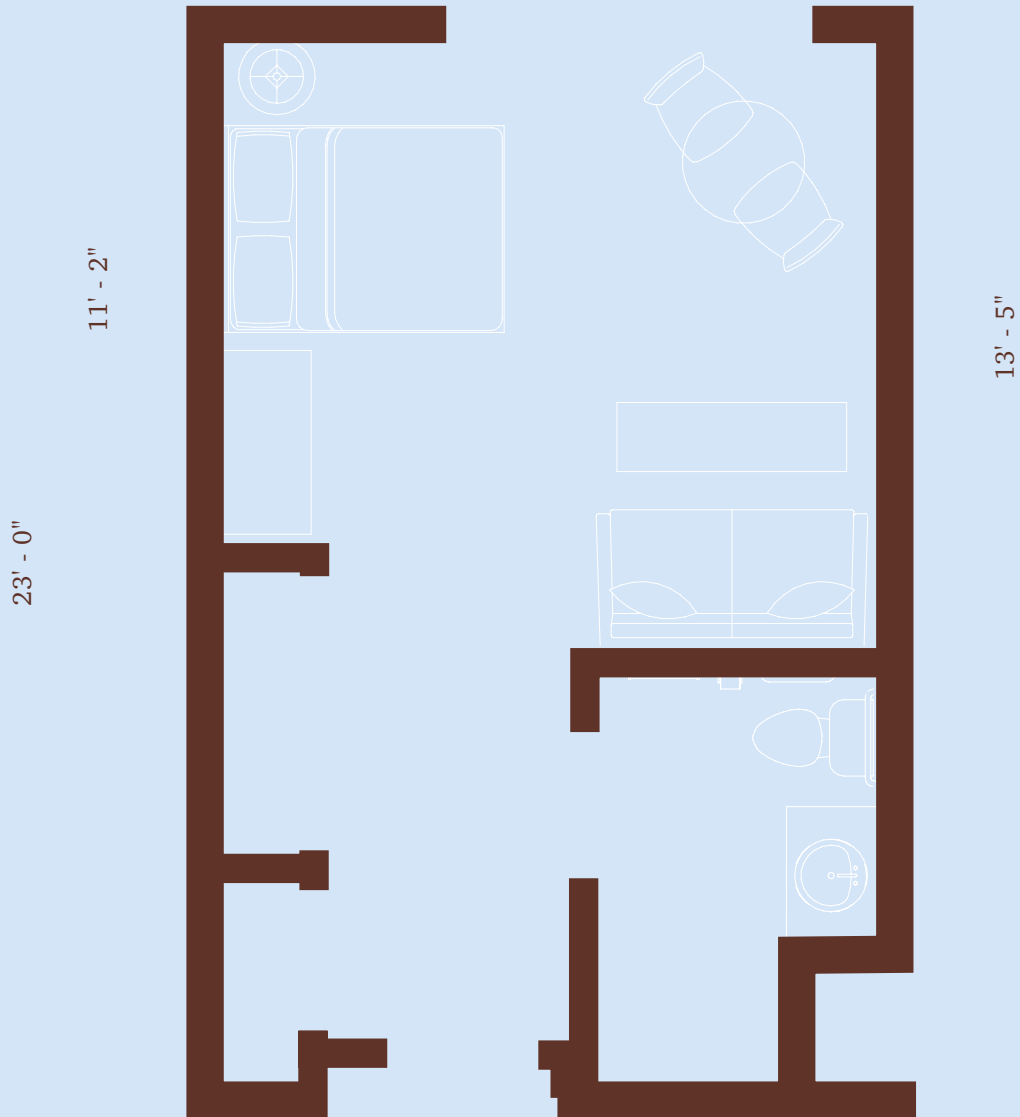

# MC Studio Suite\*

14' - 6"

\* Floorplans may vary based on unit.